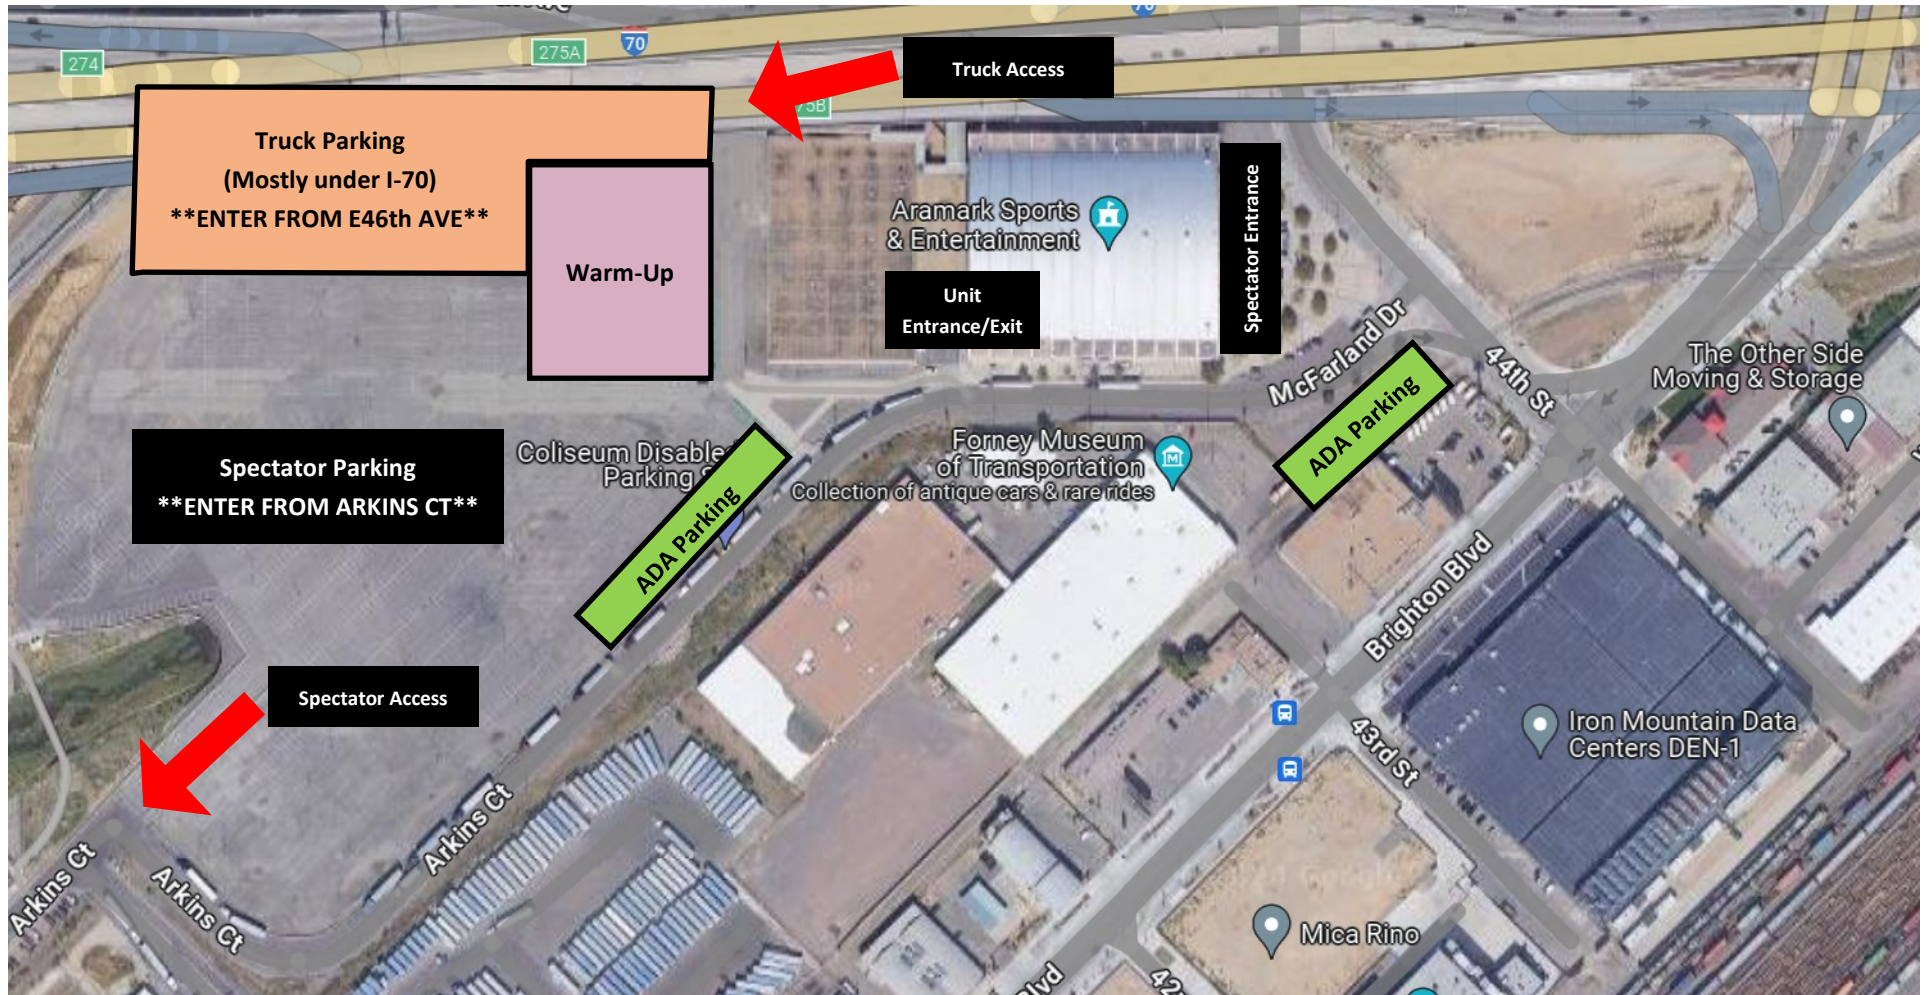

Denver Coliseum—4600 N Humboldt St, Denver, CO 80216

Spectator Directions:

- From I-70, exit 275B, Brighton Blvd South
- Right on 44th St
- Left on McFarland Dr
- Mc Farland Dr becomes Arkins Ct
- Right in to Spectator Lot

Truck Directions:

- From I-70, exit 275B, Brighton Blvd South
- Right on 44th St
- Left on E 46th Ave
- Left in to Truck Lot

Zones are approximate and will be adjusted based on parking lot conditions

Unit Entrance/Exit