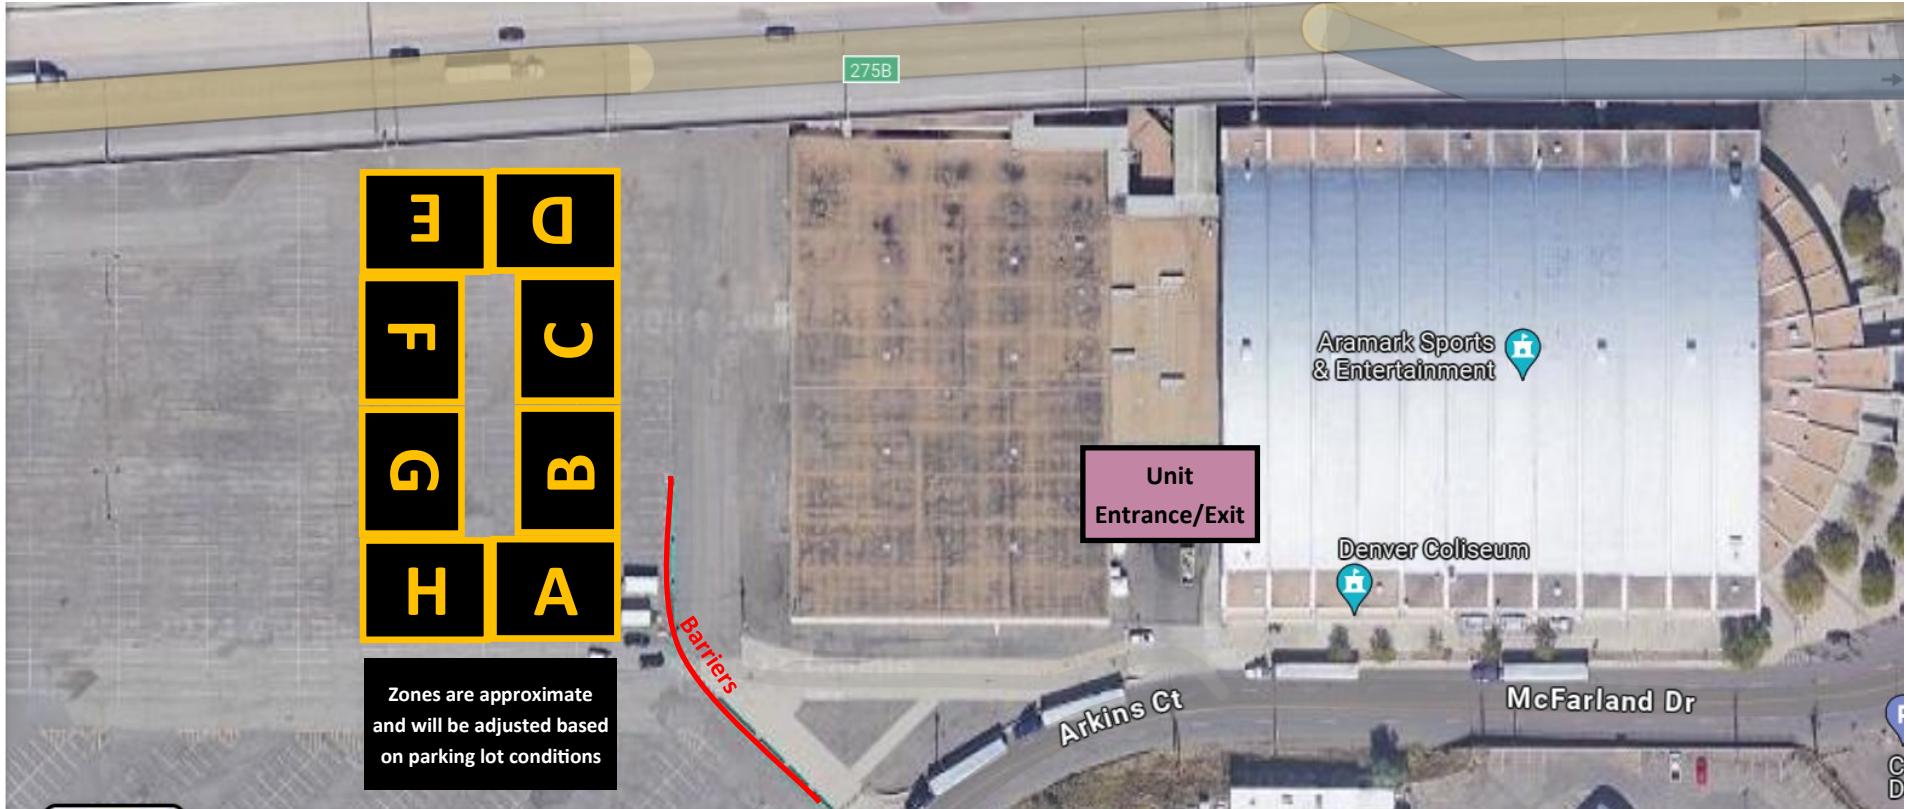

Denver Coliseum—4600 N Humboldt St, Denver, CO 80216

Spectator Directions:

- From I-70, exit 275B, Brighton Blvd South
- Right on 44th St
- Left on McFarland Dr
- Mc Farland Dr becomes Arkins Ct
- Right in to Spectator Lot

Truck Directions:

- From I-70, exit 275B, Brighton Blvd South
- Right on 44th St
- Left on E 46th Ave
- Left in to Truck Lot

Zones are approximate and will be adjusted based on parking lot conditions

Unit Entrance/Exit