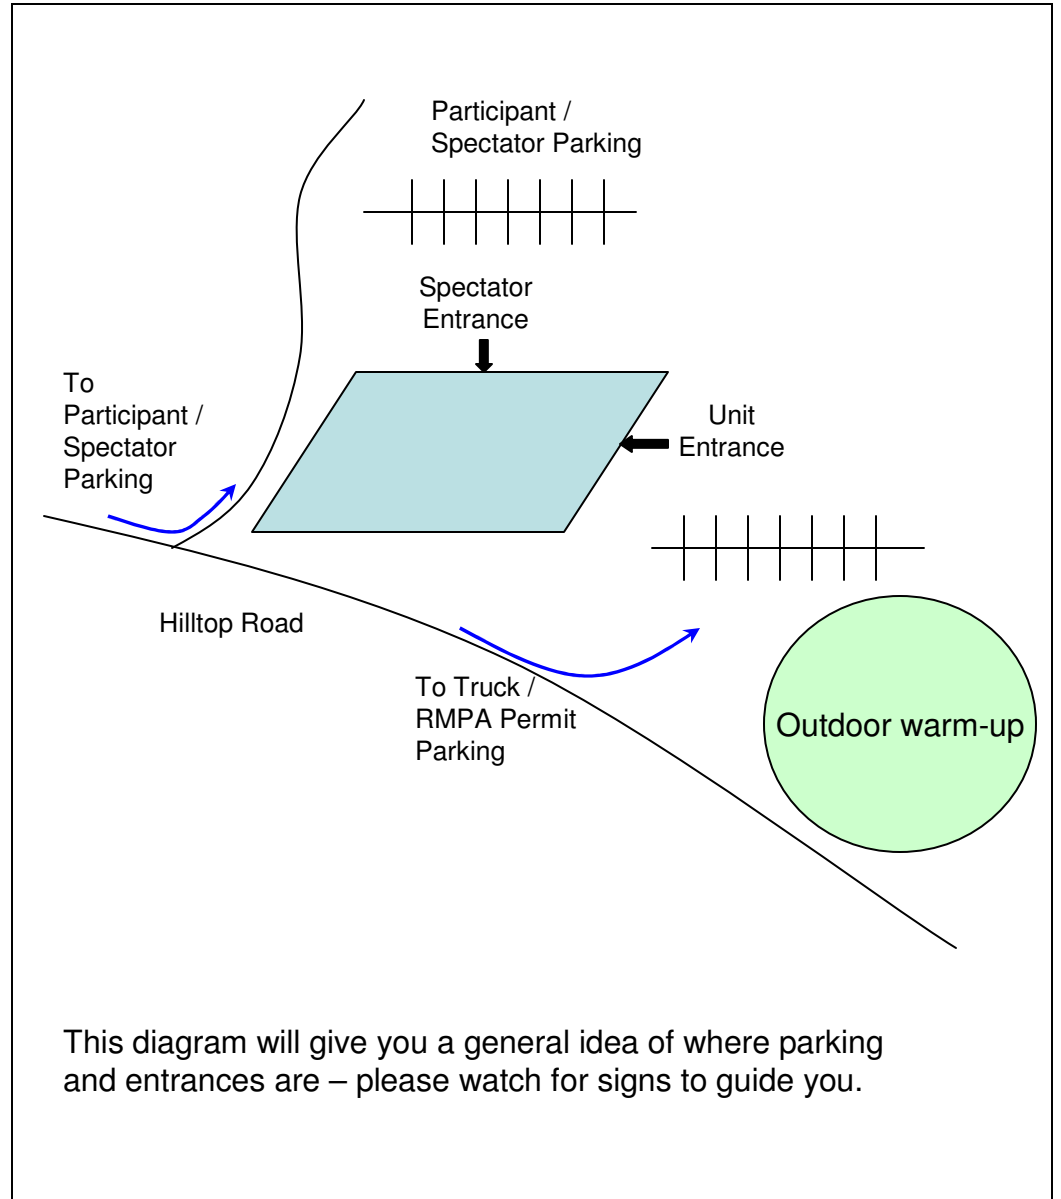

Legend High School

Address: 22219 Hilltop Road, Parker, CO 80138
Directions:
From the North -
Parker Road south to Hess. Turn left on Hess.
Hess turns into Hilltop Road.
From the South -
Parker Road north to Hess. Turn right on Hess.
Hess turns into Hilltop Road.
The school is approximately 1 mile east of Parker Road on the southeast corner of Hilltop Road and Canterbury Parkway.

Map not to scale.

This diagram will give you a general idea of where parking and entrances are – please watch for signs to guide you.