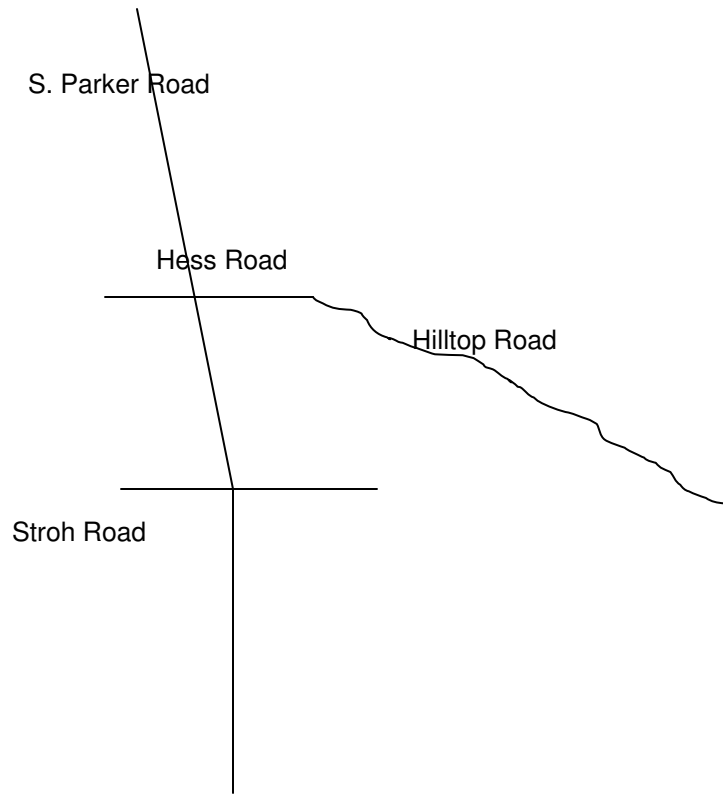

Legend High School

Address: 22219 Hilltop Road, Parker, CO 80138
Directions:
From the North -
Parker Road south to Hess. Turn left on Hess.
Hess turns into Hilltop Road.
From the South -
Parker Road north to Hess. Turn right on Hess.
Hess turns into Hilltop Road.
The school is approximately 1 mile east of Parker Road on the southeast corner of Hilltop Road and Canterbury Parkway.

Map not to scale.

This diagram will give you a general idea of where parking and entrances are – please watch for signs to guide you.